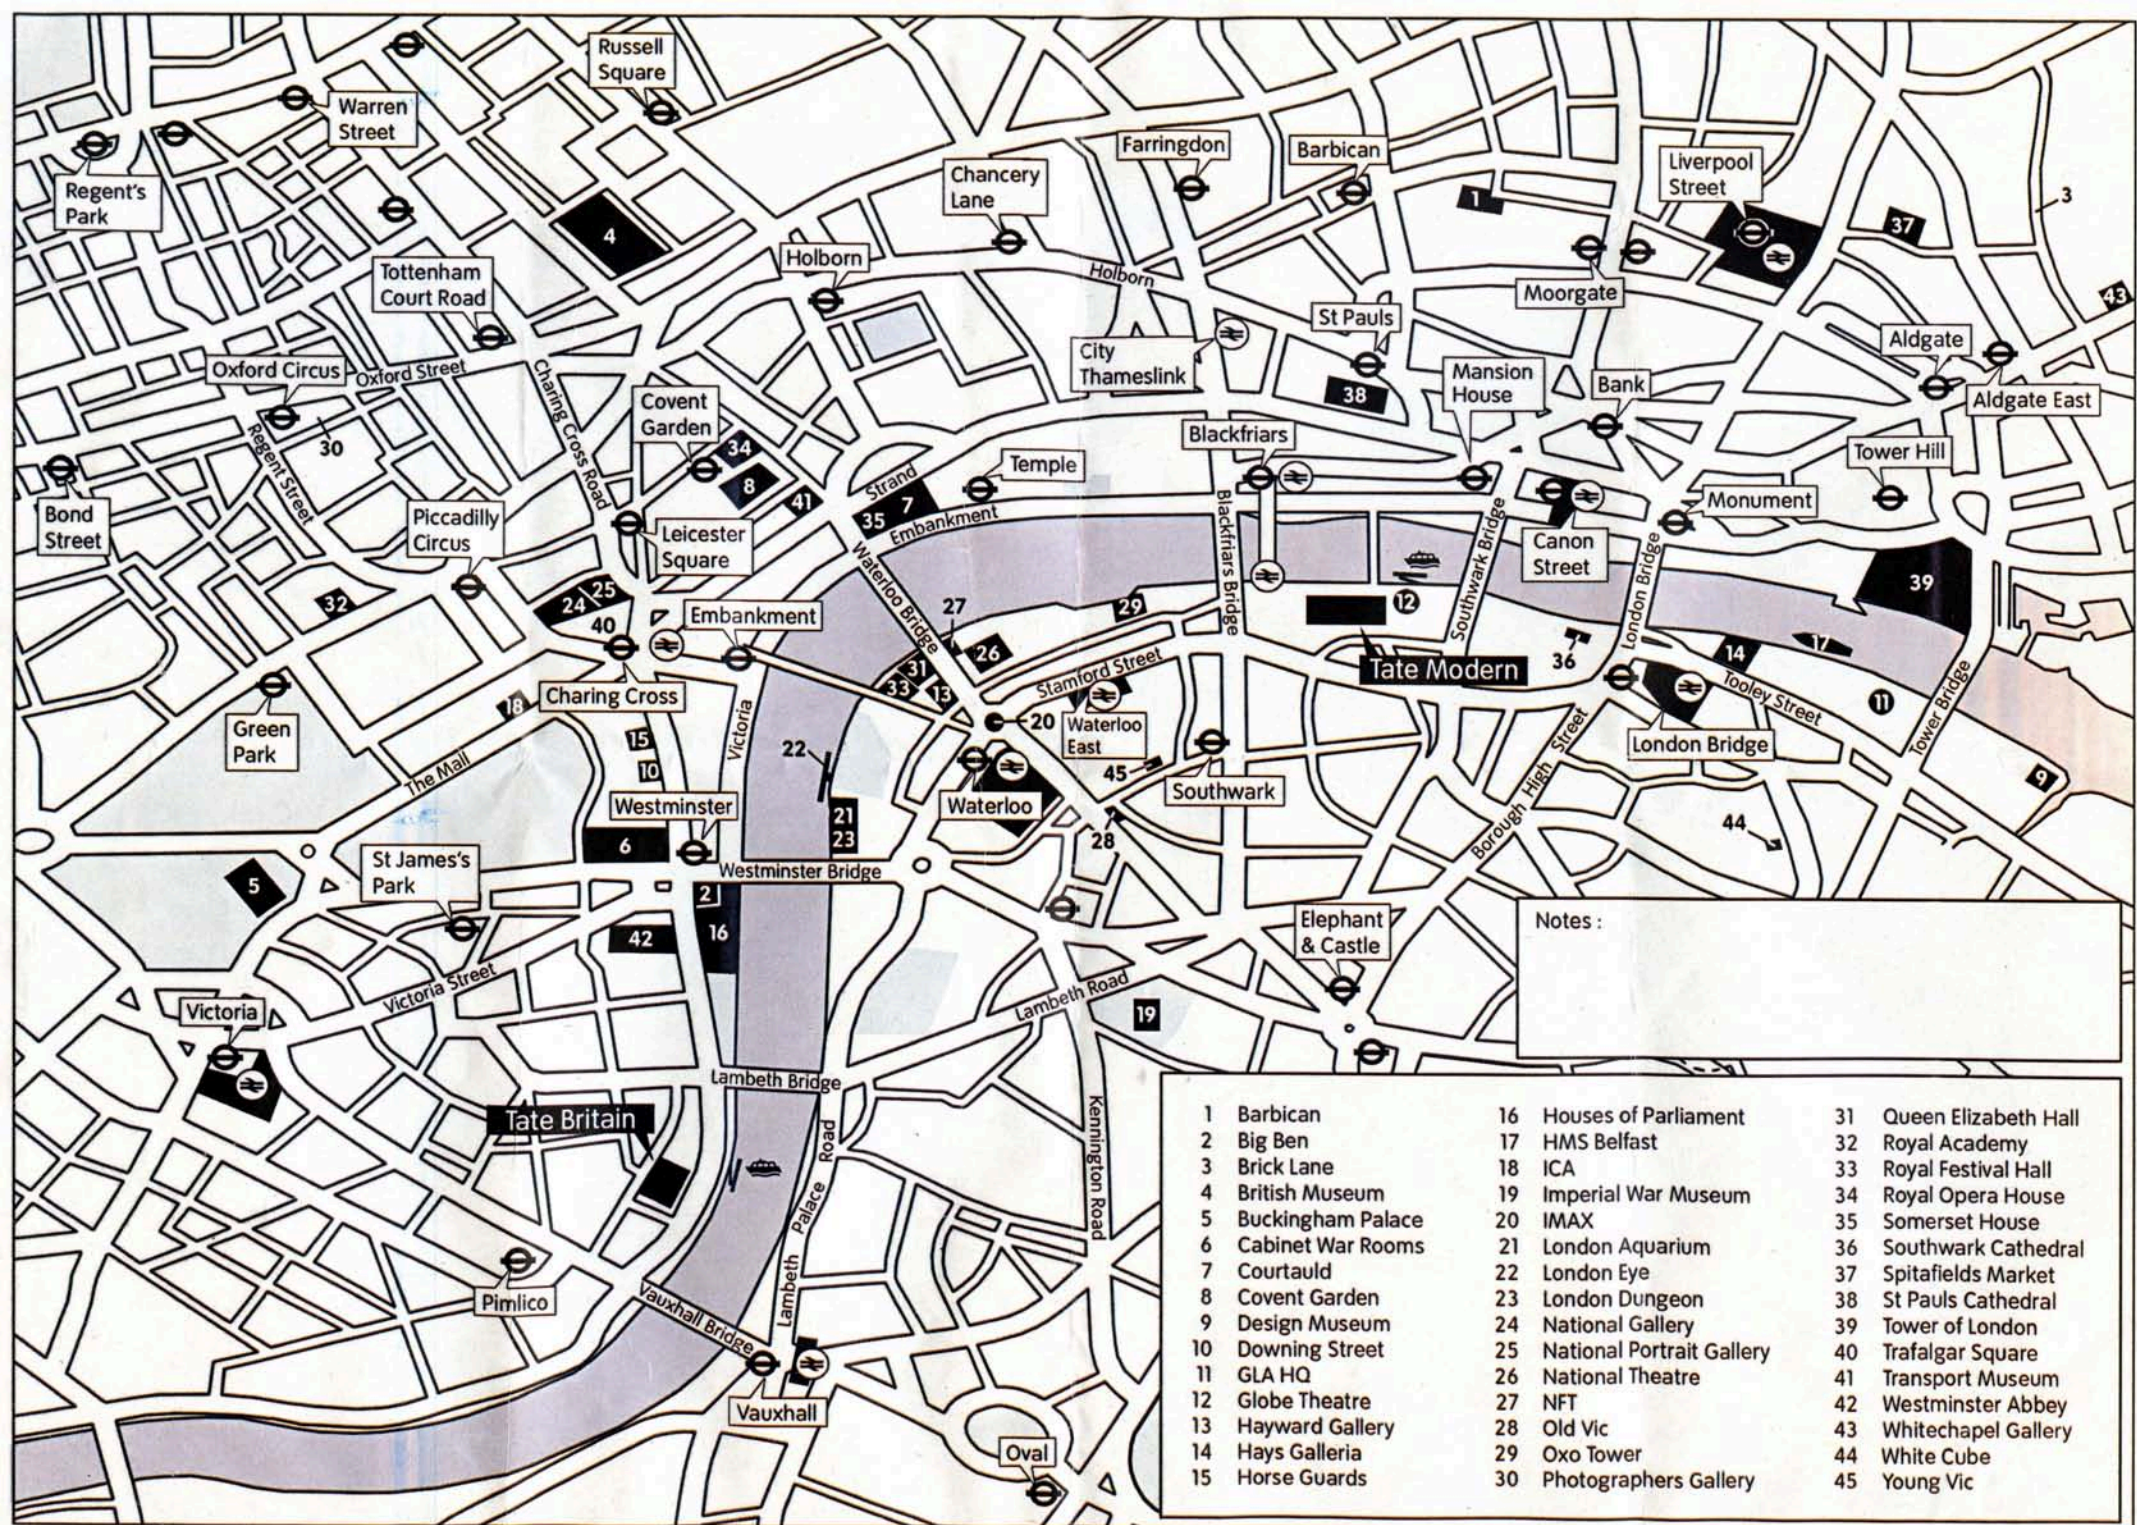

Key			
	Tube Station		Cash Point
	Rail Station		Currency Exchange
	Bus Stop		Tourist Information
	Parking		Post Office
			Internet Cafe

Notes:

- | | | |
|---------------------|------------------------------|-------------------------|
| 1 Barbican | 16 Houses of Parliament | 31 Queen Elizabeth Hall |
| 2 Big Ben | 17 HMS Belfast | 32 Royal Academy |
| 3 Brick Lane | 18 ICA | 33 Royal Festival Hall |
| 4 British Museum | 19 Imperial War Museum | 34 Royal Opera House |
| 5 Buckingham Palace | 20 IMAX | 35 Somerset House |
| 6 Cabinet War Rooms | 21 London Aquarium | 36 Southwark Cathedral |
| 7 Courtauld | 22 London Eye | 37 Spitafields Market |
| 8 Covent Garden | 23 London Dungeon | 38 St Pauls Cathedral |
| 9 Design Museum | 24 National Gallery | 39 Tower of London |
| 10 Downing Street | 25 National Portrait Gallery | 40 Trafalgar Square |
| 11 GLA HQ | 26 National Theatre | 41 Transport Museum |
| 12 Globe Theatre | 27 NFT | 42 Westminster Abbey |
| 13 Hayward Gallery | 28 Old Vic | 43 Whitechapel Gallery |
| 14 Hays Galleria | 29 Oxo Tower | 44 White Cube |
| 15 Horse Guards | 30 Photographers Gallery | 45 Young Vic |